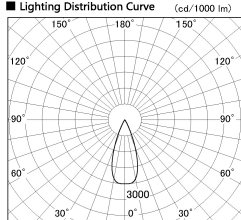

Installation	Recessed mount
Type	Lens type adjustable downlight : Antiglare type
Fixture wattage	18.6W
Beam angle	38deg
Color Temp.	3000K
CRI	Ra>90
Luminous	1510 lm
Body	Die-castaluminumalloy
Body finish	N/A
Trim finish	Black
Reflector finish	Mirror
IP Rate	IP20
Light source	COB module
Input Voltage	AC220~240V
Dimming Type	Non-Dimmable
Certificate	CE,CCC
Cut Hole	125mm

■ Lighting Distribution Curve (cd./1000 lm)