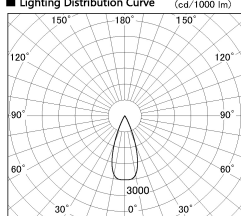

Installation	Recessed mount
Type	Lens type adjustable downlight : Antiglare type
Fixture wattage	18.6W
Beam angle	38deg
Color Temp.	3000K
CRI	Ra>90
Luminous	1510 lm
Body	Die-castaluminumalloy
Body finish	N/A
Trim finish	Black
Reflector finish	Mirror
IP Rate	IP20
Light source	COB module
Input Voltage	AC220~240V
Dimming Type	Non-Dimmable
Certificate	CE,CCC
Cut Hole	125mm

■ Lighting Distribution Curve (cd./1000 lm)