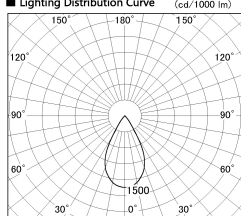

Installation	Recessed mount
Type	Lens type adjustable downlight : Antiglare type
Fixture wattage	18.6W
Beam angle	55deg
Color Temp.	3000K
CRI	Ra>90
Luminous	1394 lm
Body	Die-castaluminumalloy
Body finish	N/A
Trim finish	Black
Reflector finish	Mirror
IP Rate	IP20
Light source	COB module
Input Voltage	AC220~240V
Dimming Type	Non-Dimmable
Certificate	CE,CCC
Cut Hole	125mm

■ Lighting Distribution Curve (cd./1000 lm)