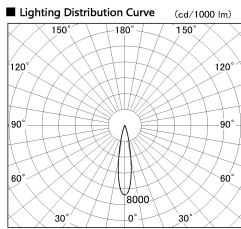

Item no. DD126-1415MB9030-LX

Series Name: Cledy versa L-G  
(DD126\_AG-LX)

■ Direct Horizontal Illuminance DD126-1415MB9030-LX

φ	Illuminance Angle	Beam Angle	Vertical Illuminance (lx)
330	19°	19°	30550
1			7640
660			3390
1000			1910
1330			1220
			850
			620
			480

Installation	Recessed mount
Type	Lens type adjustable downlight : Antiglare type
Fixture wattage	14W
Beam angle	19deg
Color Temp.	3000K
CRI	Ra>90
Luminous	1081 lm
Body	Die-castaluminumalloy
Body finish	N/A
Trim finish	Black
Reflector finish	Mirror
IP Rate	IP20
Light source	COB module
Input Voltage	AC220~240V
Dimming Type	Non-Dimmable
Certificate	CE,CCC
Cut Hole	100mm