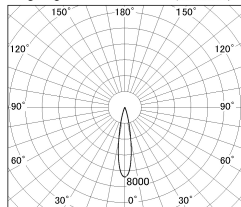

Installation	Recessed mount
Type	Lens type adjustable downlight : Antiglare type
Fixture wattage	14W
Beam angle	19deg
Color Temp.	3000K
CRI	Ra>90
Luminous	1081 lm
Body	Die-castaluminumalloy
Body finish	N/A
Trim finish	Black
Reflector finish	Mirror
IP Rate	IP20
Light source	COB module
Input Voltage	AC220~240V
Dimming Type	Non-Dimmable
Certificate	CE,CCC
Cut Hole	100mm

■ Lighting Distribution Curve (cd/1000 lm)

φ	Illuminance Angle	Beam Angle	Vertical Illuminance (lx)
330	19°	19°	30550
1			7640
660			3390
1000			1910
1330			1220
			850
			620
m	1	0	480