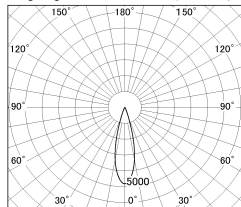

Installation	Recessed mount
Type	Lens type adjustable downlight : Antiglare type
Fixture wattage	14W
Beam angle	26deg
Color Temp.	3000K
CRI	Ra>90
Luminous	1217 lm
Body	Die-castaluminumalloy
Body finish	N/A
Trim finish	Black
Reflector finish	Mirror
IP Rate	IP20
Light source	COB module
Input Voltage	AC220~240V
Dimming Type	Non-Dimmable
Certificate	CE,CCC
Cut Hole	100mm

■ Lighting Distribution Curve (cd/1000 lm)

φ	Illuminance Angle	Beam Angle	Vertical Illuminance(lx)
	25°	26°	23580
440			5890
1			2620
880			1470
2			940
1330			650
3			480
1770			370
m	1	1 2