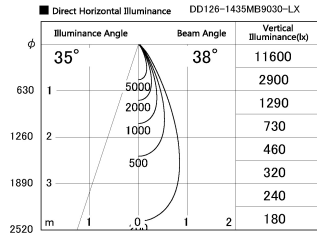

Item no. DD126-1435MB9030-LX

Series Name: Cledy versa L-G
(DD126_AG-LX)

Installation	Recessed mount
Type	Lens type adjustable downlight : Antiglare type
Fixture wattage	14W
Beam angle	38deg
Color Temp.	3000K
CRI	Ra>90
Luminous	1164 lm
Body	Die-castaluminumalloy
Body finish	N/A
Trim finish	Black
Reflector finish	Mirror
IP Rate	IP20
Light source	COB module
Input Voltage	AC220~240V
Dimming Type	Non-Dimmable
Certificate	CE,CCC
Cut Hole	100mm