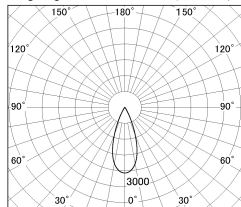

Installation	Recessed mount
Type	Lens type adjustable downlight : Antiglare type
Fixture wattage	14W
Beam angle	38deg
Color Temp.	3000K
CRI	Ra>90
Luminous	1164 lm
Body	Die-castaluminumalloy
Body finish	N/A
Trim finish	Black
Reflector finish	Mirror
IP Rate	IP20
Light source	COB module
Input Voltage	AC220~240V
Dimming Type	Non-Dimmable
Certificate	CE,CCC
Cut Hole	100mm

■ Lighting Distribution Curve (cd/1000 lm)