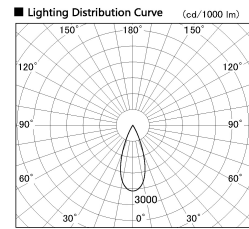

Item no. DD126-1435MB9030-LX

Series Name: Cledy versa L-G
(DD126_AG-LX)

Installation	Recessed mount
Type	Lens type adjustable downlight : Antiglare type
Fixture wattage	14W
Beam angle	38deg
Color Temp.	3000K
CRI	Ra>90
Luminous	1164 lm
Body	Die-castaluminumalloy
Body finish	N/A
Trim finish	Black
Reflector finish	Mirror
IP Rate	IP20
Light source	COB module
Input Voltage	AC220~240V
Dimming Type	Non-Dimmable
Certificate	CE,CCC
Cut Hole	100mm