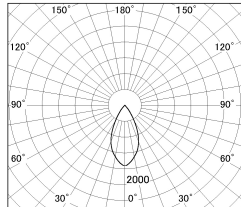

Installation	Recessed mount
Type	Lens type adjustable downlight : Antiglare type
Fixture wattage	14W
Beam angle	48deg
Color Temp.	3000K
CRI	Ra>90
Luminous	1107 lm
Body	Die-castaluminumalloy
Body finish	N/A
Trim finish	Black
Reflector finish	Mirror
IP Rate	IP20
Light source	COB module
Input Voltage	AC220~240V
Dimming Type	Non-Dimmable
Certificate	CE,CCC
Cut Hole	100mm

■ Lighting Distribution Curve (cd/1000 lm)