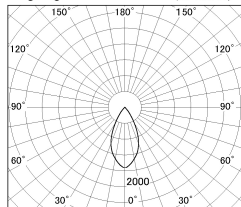

Installation	Recessed mount
Type	Lens type adjustable downlight : Antiglare type
Fixture wattage	14W
Beam angle	48deg
Color Temp.	3000K
CRI	Ra>90
Luminous	1107 lm
Body	Die-castaluminumalloy
Body finish	N/A
Trim finish	Black
Reflector finish	Mirror
IP Rate	IP20
Light source	COB module
Input Voltage	AC220~240V
Dimming Type	Non-Dimmable
Certificate	CE,CCC
Cut Hole	100mm

■ Lighting Distribution Curve (cd/1000 lm)