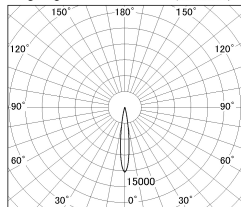

Installation	Recessed mount
Type	Lens type adjustable downlight : Antiglare type
Fixture wattage	7.4W
Beam angle	14deg
Color Temp.	3000K
CRI	Ra>90
Luminous	557 lm
Body	Die-castaluminumalloy
Body finish	N/A
Trim finish	Black
Reflector finish	Mirror
IP Rate	IP20
Light source	COB module
Input Voltage	AC220~240V
Dimming Type	Non-Dimmable
Certificate	CE,CCC
Cut Hole	100mm

■ Lighting Distribution Curve (cd/1000 lm)

φ	Illuminance Angle	Beam Angle	Vertical Illuminance(lx)
	14°	14°	27460
240			6860
1			3050
480			1720
2			1100
730			760
3			560
980			430