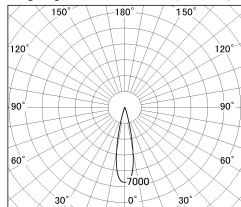

Installation	Recessed mount
Type	Lens type adjustable downlight : Antiglare type
Fixture wattage	7.4W
Beam angle	22deg
Color Temp.	3000K
CRI	Ra>90
Luminous	616 lm
Body	Die-castaluminumalloy
Body finish	N/A
Trim finish	Black
Reflector finish	Mirror
IP Rate	IP20
Light source	COB module
Input Voltage	AC220~240V
Dimming Type	Non-Dimmable
Certificate	CE,CCC
Cut Hole	100mm

■ Lighting Distribution Curve (cd/1000 lm)

φ	Illuminance Angle	Beam Angle	Vertical Illuminance (lx)		
370	21°	22°	16390		
1			4100		
740			1820		
2			1020		
1110			660		
3			460		
1480			330		
m	1	0	1	2	260