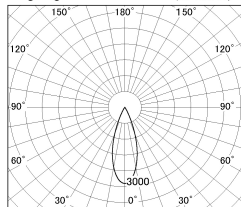

Installation	Recessed mount
Type	Lens type adjustable downlight : Antiglare type
Fixture wattage	7.4W
Beam angle	34deg
Color Temp.	3000K
CRI	Ra>90
Luminous	590 lm
Body	Die-castaluminumalloy
Body finish	N/A
Trim finish	Black
Reflector finish	Mirror
IP Rate	IP20
Light source	COB module
Input Voltage	AC220~240V
Dimming Type	Non-Dimmable
Certificate	CE,CCC
Cut Hole	100mm

■ Lighting Distribution Curve (cd/1000 lm)