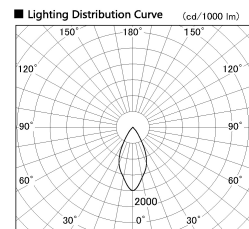

Item no. DD126-0855MB9030-LX

Series Name: Cledy versa L-G  
(DD126\_AG-LX)

Installation	Recessed mount
Type	Lens type adjustable downlight : Antiglare type
Fixture wattage	7.4W
Beam angle	48deg
Color Temp.	3000K
CRI	Ra>90
Luminous	558 lm
Body	Die-castaluminumalloy
Body finish	N/A
Trim finish	Black
Reflector finish	Mirror
IP Rate	IP20
Light source	COB module
Input Voltage	AC220~240V
Dimming Type	Non-Dimmable
Certificate	CE,CCC
Cut Hole	100mm