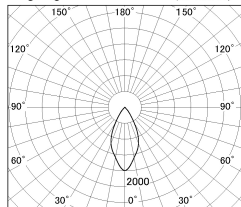

Installation	Recessed mount
Type	Lens type adjustable downlight : Antiglare type
Fixture wattage	7.4W
Beam angle	48deg
Color Temp.	3000K
CRI	Ra>90
Luminous	558 lm
Body	Die-castaluminumalloy
Body finish	N/A
Trim finish	Black
Reflector finish	Mirror
IP Rate	IP20
Light source	COB module
Input Voltage	AC220~240V
Dimming Type	Non-Dimmable
Certificate	CE,CCC
Cut Hole	100mm

■ Lighting Distribution Curve (cd./1000 lm)