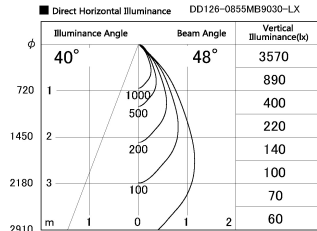

Item no. DD126-0855MB9030-LX

Series Name: Cledy versa L-G  
(DD126\_AG-LX)

Installation	Recessed mount
Type	Lens type adjustable downlight : Antiglare type
Fixture wattage	7.4W
Beam angle	48deg
Color Temp.	3000K
CRI	Ra>90
Luminous	558 lm
Body	Die-castaluminumalloy
Body finish	N/A
Trim finish	Black
Reflector finish	Mirror
IP Rate	IP20
Light source	COB module
Input Voltage	AC220~240V
Dimming Type	Non-Dimmable
Certificate	CE,CCC
Cut Hole	100mm