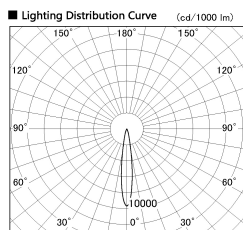

Item no. DD126-4015MB9035-LX

Series Name: Cledy versa L-G
(DD126_AG-LX)

Installation	Recessed mount
Type	Lens type adjustable downlight : Antiglare type
Fixture wattage	38.5W
Beam angle	15deg
Color Temp.	3500K
CRI	Ra>90
Luminous	3288 lm
Body	Die-castaluminumalloy
Body finish	N/A
Trim finish	Black
Reflector finish	Mirror
IP Rate	IP20
Light source	COB module
Input Voltage	AC220~240V
Dimming Type	Non-Dimmable
Certificate	CE,CCC
Cut Hole	150mm

■ Direct Horizontal Illuminance DD126-4015MB9035-LX

φ	Illuminance Angle	Beam Angle	Vertical Illuminance(lx)
	14°	15°	128280
240	50000		32070
1	20000		14250
490	10000		8020
2	5000		5130
730			3560
3			2620
980			2000
m	1	0	1
		2	