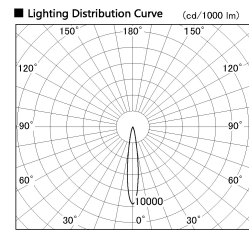

Item no. DD126-4015MB9035-LX

Series Name: Cledy versa L-G
(DD126_AG-LX)

■ Direct Horizontal Illuminance DD126-4015MB9035-LX

φ	Illuminance Angle	Beam Angle	Vertical Illuminance(lx)	
	14°	15°	128280	
240	50000		32070	
1	20000		14250	
490	10000		8020	
2	5000		5130	
730			3560	
3			2620	
980			2000	
m	1	0	1	2

Installation	Recessed mount
Type	Lens type adjustable downlight : Antiglare type
Fixture wattage	38.5W
Beam angle	15deg
Color Temp.	3500K
CRI	Ra>90
Luminous	3288 lm
Body	Die-castaluminumalloy
Body finish	N/A
Trim finish	Black
Reflector finish	Mirror
IP Rate	IP20
Light source	COB module
Input Voltage	AC220~240V
Dimming Type	Non-Dimmable
Certificate	CE,CCC
Cut Hole	150mm