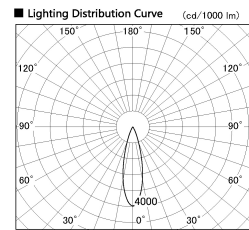

Item no. DD126-4025MB9035-LX

Series Name: Cledy versa L-G
(DD126_AG-LX)

■ Direct Horizontal Illuminance DD126-4025MB9035-LX

Illuminance Angle	Beam Angle	Vertical Illuminance(lx)
25°	27°	55540
440	1	13890
880	2	6170
1330	3	3470
1770	m	2220
	1	1540
	2	1130
	3	870

Installation	Recessed mount
Type	Lens type adjustable downlight : Antiglare type
Fixture wattage	38.5W
Beam angle	27deg
Color Temp.	3500K
CRI	Ra>90
Luminous	3482 lm
Body	Die-castaluminumalloy
Body finish	N/A
Trim finish	Black
Reflector finish	Mirror
IP Rate	IP20
Light source	COB module
Input Voltage	AC220~240V
Dimming Type	Non-Dimmable
Certificate	CE,CCC
Cut Hole	150mm