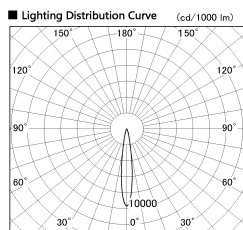

Item no. DD126-3715MB9035-LX

Series Name: Cledy versa L-G
(DD126_AG-LX)

Installation	Recessed mount
Type	Lens type adjustable downlight : Antiglare type
Fixture wattage	35.5W
Beam angle	15deg
Color Temp.	3500K
CRI	Ra>90
Luminous	3141 lm
Body	Die-castaluminumalloy
Body finish	N/A
Trim finish	Black
Reflector finish	Mirror
IP Rate	IP20
Light source	COB module
Input Voltage	AC220~240V
Dimming Type	Non-Dimmable
Certificate	CE,CCC
Cut Hole	150mm

■ Direct Horizontal Illuminance DD126-3715MB9035-LX

φ	Illuminance Angle	Beam Angle	Vertical Illuminance(lx)
	14°	15°	122540
240	50000		30640
1	20000		13620
490	10000		7660
2	5000		4900
730			3400
3			2500
980			1910