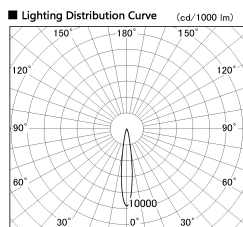

Item no. DD126-3715MB9035-LX

Series Name: Cledy versa L-G
(DD126_AG-LX)

Installation	Recessed mount
Type	Lens type adjustable downlight : Antiglare type
Fixture wattage	35.5W
Beam angle	15deg
Color Temp.	3500K
CRI	Ra>90
Luminous	3141 lm
Body	Die-castaluminumalloy
Body finish	N/A
Trim finish	Black
Reflector finish	Mirror
IP Rate	IP20
Light source	COB module
Input Voltage	AC220~240V
Dimming Type	Non-Dimmable
Certificate	CE,CCC
Cut Hole	150mm

■ Direct Horizontal Illuminance DD126-3715MB9035-LX

φ	Illuminance Angle	Beam Angle	Vertical Illuminance(lx)	
	14°	15°	122540	
240	50000		30640	
1	20000		13620	
490	10000		7660	
2	5000		4900	
730			3400	
3			2500	
980			1910	
m	1	0	1	2