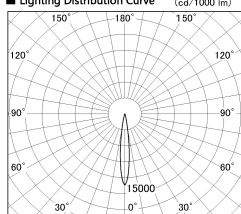

Installation	Recessed mount
Type	Lens type adjustable downlight : Antiglare type
Fixture wattage	24W
Beam angle	14deg
Color Temp.	3500K
CRI	Ra>90
Luminous	1769 lm
Body	Die-castaluminumalloy
Body finish	N/A
Trim finish	Black
Reflector finish	Mirror
IP Rate	IP20
Light source	COB module
Input Voltage	AC220~240V
Dimming Type	Non-Dimmable
Certificate	CE,CCC
Cut Hole	125mm

■ Lighting Distribution Curve (cd./1000 lm)

Illuminance Angle	Beam Angle	Vertical Illuminance(lx)
13°	14°	95120
1		23780
220		10570
1		5940
450		3800
2		2640
680		1940
3		1490
910		1490
m