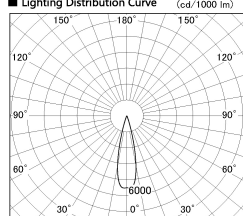

Installation	Recessed mount
Type	Lens type adjustable downlight : Antiglare type
Fixture wattage	24W
Beam angle	25deg
Color Temp.	3500K
CRI	Ra>90
Luminous	1930 lm
Body	Die-castaluminumalloy
Body finish	N/A
Trim finish	Black
Reflector finish	Mirror
IP Rate	IP20
Light source	COB module
Input Voltage	AC220~240V
Dimming Type	Non-Dimmable
Certificate	CE,CCC
Cut Hole	125mm

■ Lighting Distribution Curve (cd./1000 lm)