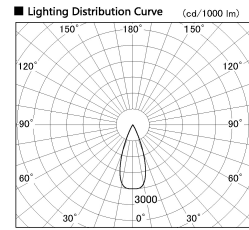

Item no. DD126-2535MB9035-LX

Series Name: Cledy versa L-G  
(DD126\_AG-LX)

Installation	Recessed mount
Type	Lens type adjustable downlight : Antiglare type
Fixture wattage	24W
Beam angle	38deg
Color Temp.	3500K
CRI	Ra>90
Luminous	1949 lm
Body	Die-castaluminumalloy
Body finish	N/A
Trim finish	Black
Reflector finish	Mirror
IP Rate	IP20
Light source	COB module
Input Voltage	AC220~240V
Dimming Type	Non-Dimmable
Certificate	CE,CCC
Cut Hole	125mm