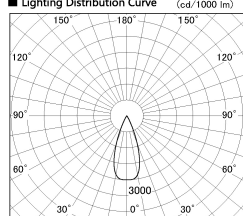

Installation	Recessed mount
Type	Lens type adjustable downlight : Antiglare type
Fixture wattage	24W
Beam angle	38deg
Color Temp.	3500K
CRI	Ra>90
Luminous	1949 lm
Body	Die-castaluminumalloy
Body finish	N/A
Trim finish	Black
Reflector finish	Mirror
IP Rate	IP20
Light source	COB module
Input Voltage	AC220~240V
Dimming Type	Non-Dimmable
Certificate	CE,CCC
Cut Hole	125mm

■ Lighting Distribution Curve (cd./1000 lm)