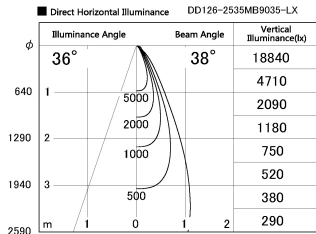

Item no. DD126-2535MB9035-LX

Series Name: Cledy versa L-G  
(DD126\_AG-LX)

Installation	Recessed mount
Type	Lens type adjustable downlight : Antiglare type
Fixture wattage	24W
Beam angle	38deg
Color Temp.	3500K
CRI	Ra>90
Luminous	1949 lm
Body	Die-castaluminumalloy
Body finish	N/A
Trim finish	Black
Reflector finish	Mirror
IP Rate	IP20
Light source	COB module
Input Voltage	AC220~240V
Dimming Type	Non-Dimmable
Certificate	CE,CCC
Cut Hole	125mm