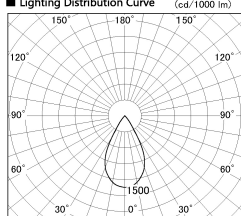

Installation	Recessed mount
Type	Lens type adjustable downlight : Antiglare type
Fixture wattage	24W
Beam angle	55deg
Color Temp.	3500K
CRI	Ra>90
Luminous	1804 lm
Body	Die-castaluminumalloy
Body finish	N/A
Trim finish	Black
Reflector finish	Mirror
IP Rate	IP20
Light source	COB module
Input Voltage	AC220~240V
Dimming Type	Non-Dimmable
Certificate	CE,CCC
Cut Hole	125mm

■ Lighting Distribution Curve (cd./1000 lm)