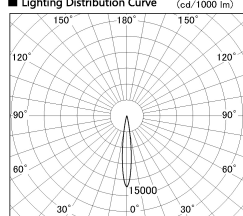

Installation	Recessed mount
Type	Lens type adjustable downlight : Antiglare type
Fixture wattage	18.6W
Beam angle	14deg
Color Temp.	3500K
CRI	Ra>90
Luminous	1414 lm
Body	Die-castaluminumalloy
Body finish	N/A
Trim finish	Black
Reflector finish	Mirror
IP Rate	IP20
Light source	COB module
Input Voltage	AC220~240V
Dimming Type	Non-Dimmable
Certificate	CE,CCC
Cut Hole	125mm

■ Lighting Distribution Curve (cd./1000 lm)

Illuminance Angle	Beam Angle	Vertical Illuminance(lx)
13°	14°	76030
1		19010
20010		8450
10000		4750
5000		3040
2000		2110
1550		1550
1190		1190