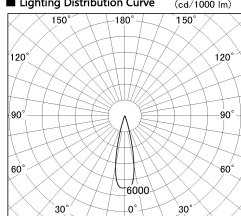

Installation	Recessed mount
Type	Lens type adjustable downlight : Antiglare type
Fixture wattage	18.6W
Beam angle	25deg
Color Temp.	3500K
CRI	Ra>90
Luminous	1546 lm
Body	Die-castaluminumalloy
Body finish	N/A
Trim finish	Black
Reflector finish	Mirror
IP Rate	IP20
Light source	COB module
Input Voltage	AC220~240V
Dimming Type	Non-Dimmable
Certificate	CE,CCC
Cut Hole	125mm

■ Lighting Distribution Curve (cd./1000 lm)