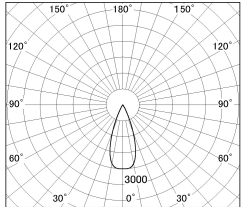

Installation	Recessed mount
Type	Lens type adjustable downlight : Antiglare type
Fixture wattage	18.6W
Beam angle	38deg
Color Temp.	3500K
CRI	Ra>90
Luminous	1570 lm
Body	Die-castaluminumalloy
Body finish	N/A
Trim finish	Black
Reflector finish	Mirror
IP Rate	IP20
Light source	COB module
Input Voltage	AC220~240V
Dimming Type	Non-Dimmable
Certificate	CE,CCC
Cut Hole	125mm

■ Lighting Distribution Curve (cd./1000 lm)