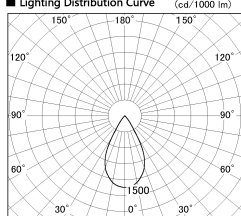

Installation	Recessed mount
Type	Lens type adjustable downlight : Antiglare type
Fixture wattage	18.6W
Beam angle	55deg
Color Temp.	3500K
CRI	Ra>90
Luminous	1450 lm
Body	Die-castaluminumalloy
Body finish	N/A
Trim finish	Black
Reflector finish	Mirror
IP Rate	IP20
Light source	COB module
Input Voltage	AC220~240V
Dimming Type	Non-Dimmable
Certificate	CE,CCC
Cut Hole	125mm

■ Lighting Distribution Curve (cd./1000 lm)