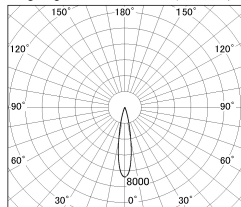

Installation	Recessed mount
Type	Lens type adjustable downlight : Antiglare type
Fixture wattage	14W
Beam angle	19deg
Color Temp.	3500K
CRI	Ra>90
Luminous	1124 lm
Body	Die-castaluminumalloy
Body finish	N/A
Trim finish	Black
Reflector finish	Mirror
IP Rate	IP20
Light source	COB module
Input Voltage	AC220~240V
Dimming Type	Non-Dimmable
Certificate	CE,CCC
Cut Hole	100mm

■ Lighting Distribution Curve (cd/1000 lm)