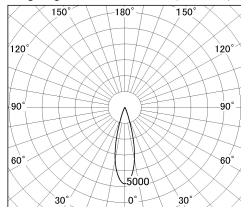

Installation	Recessed mount
Type	Lens type adjustable downlight : Antiglare type
Fixture wattage	14W
Beam angle	26deg
Color Temp.	3500K
CRI	Ra>90
Luminous	1266 lm
Body	Die-castaluminumalloy
Body finish	N/A
Trim finish	Black
Reflector finish	Mirror
IP Rate	IP20
Light source	COB module
Input Voltage	AC220~240V
Dimming Type	Non-Dimmable
Certificate	CE,CCC
Cut Hole	100mm

■ Lighting Distribution Curve (cd/1000 lm)

φ	Illuminance Angle	Beam Angle	Vertical Illuminance (lx)
	25°	26°	24530
440			6130
880			2730
1330			1530
1770			980
			680
			500
			380