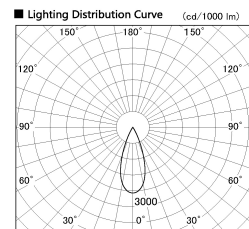

Item no. DD126-1435MB9035-LX

Series Name: Cledy versa L-G
(DD126_AG-LX)

Installation	Recessed mount
Type	Lens type adjustable downlight : Antiglare type
Fixture wattage	14W
Beam angle	38deg
Color Temp.	3500K
CRI	Ra>90
Luminous	1211 lm
Body	Die-castaluminumalloy
Body finish	N/A
Trim finish	Black
Reflector finish	Mirror
IP Rate	IP20
Light source	COB module
Input Voltage	AC220~240V
Dimming Type	Non-Dimmable
Certificate	CE,CCC
Cut Hole	100mm