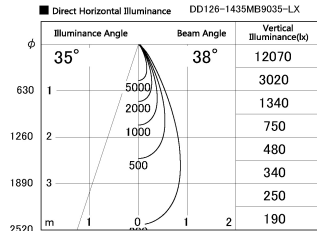

Item no. DD126-1435MB9035-LX

Series Name: Cledy versa L-G
(DD126_AG-LX)

Installation	Recessed mount
Type	Lens type adjustable downlight : Antiglare type
Fixture wattage	14W
Beam angle	38deg
Color Temp.	3500K
CRI	Ra>90
Luminous	1211 lm
Body	Die-castaluminumalloy
Body finish	N/A
Trim finish	Black
Reflector finish	Mirror
IP Rate	IP20
Light source	COB module
Input Voltage	AC220~240V
Dimming Type	Non-Dimmable
Certificate	CE,CCC
Cut Hole	100mm