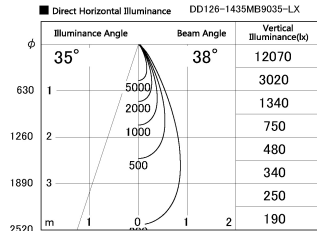

Item no. DD126-1435MB9035-LX

Series Name: Cledy versa L-G  
(DD126\_AG-LX)

Installation	Recessed mount
Type	Lens type adjustable downlight : Antiglare type
Fixture wattage	14W
Beam angle	38deg
Color Temp.	3500K
CRI	Ra>90
Luminous	1211 lm
Body	Die-castaluminumalloy
Body finish	N/A
Trim finish	Black
Reflector finish	Mirror
IP Rate	IP20
Light source	COB module
Input Voltage	AC220~240V
Dimming Type	Non-Dimmable
Certificate	CE,CCC
Cut Hole	100mm