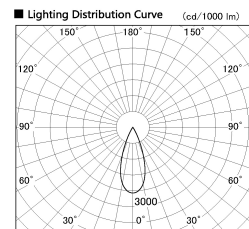

Item no. DD126-1435MB9035-LX

Series Name: Cledy versa L-G  
(DD126\_AG-LX)

Installation	Recessed mount
Type	Lens type adjustable downlight : Antiglare type
Fixture wattage	14W
Beam angle	38deg
Color Temp.	3500K
CRI	Ra>90
Luminous	1211 lm
Body	Die-castaluminumalloy
Body finish	N/A
Trim finish	Black
Reflector finish	Mirror
IP Rate	IP20
Light source	COB module
Input Voltage	AC220~240V
Dimming Type	Non-Dimmable
Certificate	CE,CCC
Cut Hole	100mm