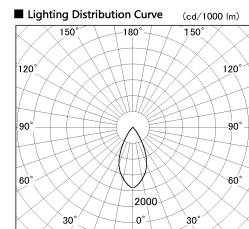

Item no. DD126-1455MB9035-LX

Series Name: Cledy versa L-G  
(DD126\_AG-LX)

Installation	Recessed mount
Type	Lens type adjustable downlight : Antiglare type
Fixture wattage	14W
Beam angle	48deg
Color Temp.	3500K
CRI	Ra>90
Luminous	1151 lm
Body	Die-castaluminumalloy
Body finish	N/A
Trim finish	Black
Reflector finish	Mirror
IP Rate	IP20
Light source	COB module
Input Voltage	AC220~240V
Dimming Type	Non-Dimmable
Certificate	CE,CCC
Cut Hole	100mm