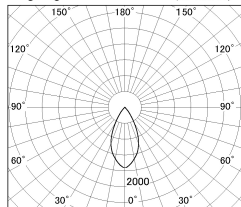

Installation	Recessed mount
Type	Lens type adjustable downlight : Antiglare type
Fixture wattage	14W
Beam angle	48deg
Color Temp.	3500K
CRI	Ra>90
Luminous	1151 lm
Body	Die-castaluminumalloy
Body finish	N/A
Trim finish	Black
Reflector finish	Mirror
IP Rate	IP20
Light source	COB module
Input Voltage	AC220~240V
Dimming Type	Non-Dimmable
Certificate	CE,CCC
Cut Hole	100mm

■ Lighting Distribution Curve (cd./1000 lm)