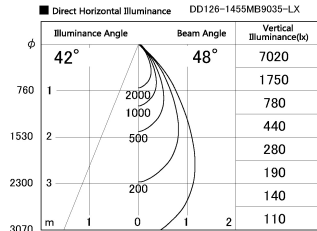

Item no. DD126-1455MB9035-LX

Series Name: Cledy versa L-G  
(DD126\_AG-LX)

Installation	Recessed mount
Type	Lens type adjustable downlight : Antiglare type
Fixture wattage	14W
Beam angle	48deg
Color Temp.	3500K
CRI	Ra>90
Luminous	1151 lm
Body	Die-castaluminumalloy
Body finish	N/A
Trim finish	Black
Reflector finish	Mirror
IP Rate	IP20
Light source	COB module
Input Voltage	AC220~240V
Dimming Type	Non-Dimmable
Certificate	CE,CCC
Cut Hole	100mm