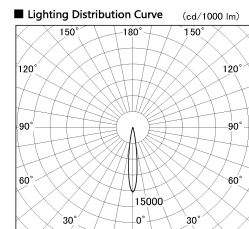

Item no. DD126-0815MB9035-LX

Series Name: Cledy versa L-G
(DD126_AG-LX)

■ Direct Horizontal Illuminance DD126-0815MB9035-LX

φ	Illuminance Angle	Beam Angle	Vertical Illuminance (lx)
	14°	14°	28540
240			7140
1			3170
480			1780
2			1140
730			790
3			580
980			450
m	1	1 2	

Installation	Recessed mount
Type	Lens type adjustable downlight : Antiglare type
Fixture wattage	7.4W
Beam angle	14deg
Color Temp.	3500K
CRI	Ra>90
Luminous	579 lm
Body	Die-castaluminumalloy
Body finish	N/A
Trim finish	Black
Reflector finish	Mirror
IP Rate	IP20
Light source	COB module
Input Voltage	AC220~240V
Dimming Type	Non-Dimmable
Certificate	CE,CCC
Cut Hole	100mm