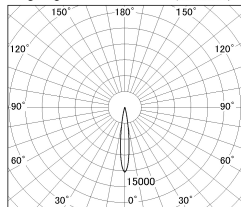

Installation	Recessed mount
Type	Lens type adjustable downlight : Antiglare type
Fixture wattage	7.4W
Beam angle	14deg
Color Temp.	3500K
CRI	Ra>90
Luminous	579 lm
Body	Die-castaluminumalloy
Body finish	N/A
Trim finish	Black
Reflector finish	Mirror
IP Rate	IP20
Light source	COB module
Input Voltage	AC220~240V
Dimming Type	Non-Dimmable
Certificate	CE,CCC
Cut Hole	100mm

■ Lighting Distribution Curve (cd/1000 lm)

φ	Illuminance Angle	Beam Angle	Vertical Illuminance(lx)
	14°	14°	28540
240			7140
1			3170
480			1780
2			1140
730			790
3			580
980			450