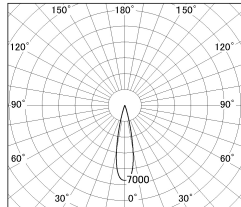

Installation	Recessed mount
Type	Lens type adjustable downlight : Antiglare type
Fixture wattage	7.4W
Beam angle	22deg
Color Temp.	3500K
CRI	Ra>90
Luminous	641 lm
Body	Die-castaluminumalloy
Body finish	N/A
Trim finish	Black
Reflector finish	Mirror
IP Rate	IP20
Light source	COB module
Input Voltage	AC220~240V
Dimming Type	Non-Dimmable
Certificate	CE,CCC
Cut Hole	100mm

■ Lighting Distribution Curve (cd/1000 lm)

φ	Illuminance Angle	Beam Angle	Vertical Illuminance(lx)
370	21°	22°	17050
740			4260
1110			1890
1480			1070
			680
			470
			350
			270