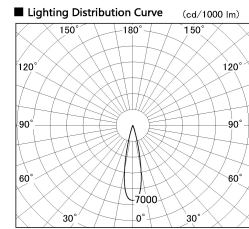

Item no. DD126-0825MB9035-LX

Series Name: Cledy versa L-G
(DD126_AG-LX)

Installation	Recessed mount
Type	Lens type adjustable downlight : Antiglare type
Fixture wattage	7.4W
Beam angle	22deg
Color Temp.	3500K
CRI	Ra>90
Luminous	641 lm
Body	Die-castaluminumalloy
Body finish	N/A
Trim finish	Black
Reflector finish	Mirror
IP Rate	IP20
Light source	COB module
Input Voltage	AC220~240V
Dimming Type	Non-Dimmable
Certificate	CE,CCC
Cut Hole	100mm