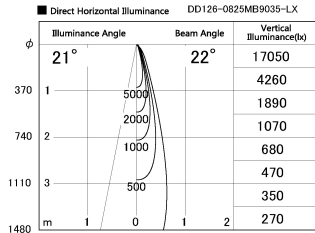

Item no. DD126-0825MB9035-LX

Series Name: Cledy versa L-G
(DD126_AG-LX)

Installation	Recessed mount
Type	Lens type adjustable downlight : Antiglare type
Fixture wattage	7.4W
Beam angle	22deg
Color Temp.	3500K
CRI	Ra>90
Luminous	641 lm
Body	Die-castaluminumalloy
Body finish	N/A
Trim finish	Black
Reflector finish	Mirror
IP Rate	IP20
Light source	COB module
Input Voltage	AC220~240V
Dimming Type	Non-Dimmable
Certificate	CE,CCC
Cut Hole	100mm