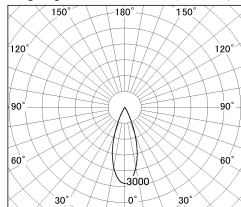

Installation	Recessed mount
Type	Lens type adjustable downlight : Antiglare type
Fixture wattage	7.4W
Beam angle	34deg
Color Temp.	3500K
CRI	Ra>90
Luminous	614 lm
Body	Die-castaluminumalloy
Body finish	N/A
Trim finish	Black
Reflector finish	Mirror
IP Rate	IP20
Light source	COB module
Input Voltage	AC220~240V
Dimming Type	Non-Dimmable
Certificate	CE,CCC
Cut Hole	100mm

■ Lighting Distribution Curve (cd/1000 lm)