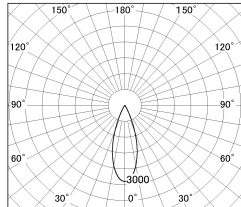

Installation	Recessed mount
Type	Lens type adjustable downlight : Antiglare type
Fixture wattage	7.4W
Beam angle	34deg
Color Temp.	3500K
CRI	Ra>90
Luminous	614 lm
Body	Die-castaluminumalloy
Body finish	N/A
Trim finish	Black
Reflector finish	Mirror
IP Rate	IP20
Light source	COB module
Input Voltage	AC220~240V
Dimming Type	Non-Dimmable
Certificate	CE,CCC
Cut Hole	100mm

■ Lighting Distribution Curve (cd/1000 lm)