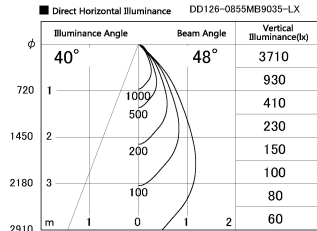

Item no. DD126-0855MB9035-LX

Series Name: Cledy versa L-G
(DD126_AG-LX)

Installation	Recessed mount
Type	Lens type adjustable downlight : Antiglare type
Fixture wattage	7.4W
Beam angle	48deg
Color Temp.	3500K
CRI	Ra>90
Luminous	580 lm
Body	Die-castaluminumalloy
Body finish	N/A
Trim finish	Black
Reflector finish	Mirror
IP Rate	IP20
Light source	COB module
Input Voltage	AC220~240V
Dimming Type	Non-Dimmable
Certificate	CE,CCC
Cut Hole	100mm