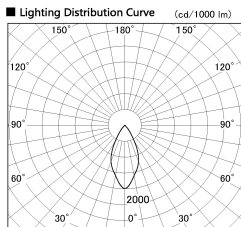

Item no. DD126-0855MB9035-LX

Series Name: Cledy versa L-G
(DD126_AG-LX)

Installation	Recessed mount
Type	Lens type adjustable downlight : Antiglare type
Fixture wattage	7.4W
Beam angle	48deg
Color Temp.	3500K
CRI	Ra>90
Luminous	580 lm
Body	Die-castaluminumalloy
Body finish	N/A
Trim finish	Black
Reflector finish	Mirror
IP Rate	IP20
Light source	COB module
Input Voltage	AC220~240V
Dimming Type	Non-Dimmable
Certificate	CE,CCC
Cut Hole	100mm