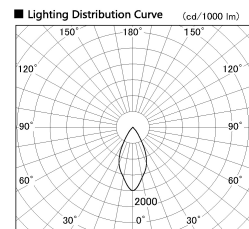

Item no. DD126-0855MB9035-LX

Series Name: Cledy versa L-G
(DD126_AG-LX)

Installation	Recessed mount
Type	Lens type adjustable downlight : Antiglare type
Fixture wattage	7.4W
Beam angle	48deg
Color Temp.	3500K
CRI	Ra>90
Luminous	580 lm
Body	Die-castaluminumalloy
Body finish	N/A
Trim finish	Black
Reflector finish	Mirror
IP Rate	IP20
Light source	COB module
Input Voltage	AC220~240V
Dimming Type	Non-Dimmable
Certificate	CE,CCC
Cut Hole	100mm