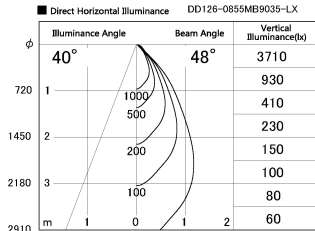

Item no. DD126-0855MB9035-LX

Series Name: Cledy versa L-G
(DD126_AG-LX)

Installation	Recessed mount
Type	Lens type adjustable downlight : Antiglare type
Fixture wattage	7.4W
Beam angle	48deg
Color Temp.	3500K
CRI	Ra>90
Luminous	580 lm
Body	Die-castaluminumalloy
Body finish	N/A
Trim finish	Black
Reflector finish	Mirror
IP Rate	IP20
Light source	COB module
Input Voltage	AC220~240V
Dimming Type	Non-Dimmable
Certificate	CE,CCC
Cut Hole	100mm