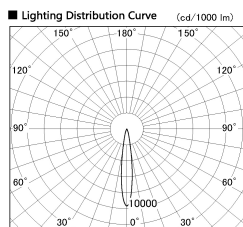

Item no. DD126-4015MB9040-LX

Series Name: Cledy versa L-G  
(DD126\_AG-LX)

Installation	Recessed mount
Type	Lens type adjustable downlight : Antiglare type
Fixture wattage	38.5W
Beam angle	15deg
Color Temp.	4000K
CRI	Ra>90
Luminous	3352 lm
Body	Die-castaluminumalloy
Body finish	N/A
Trim finish	Black
Reflector finish	Mirror
IP Rate	IP20
Light source	COB module
Input Voltage	AC220~240V
Dimming Type	Non-Dimmable
Certificate	CE,CCC
Cut Hole	150mm

■ Direct Horizontal Illuminance DD126-4015MB9040-LX

φ	Illuminance Angle	Beam Angle	Vertical Illuminance(lx)
	14°	15°	130770
240	50000		32690
	20000		14530
490	10000		8170
	5000		5230
730			3630
			2670
980			2040