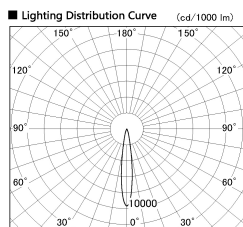

Item no. DD126-4015MB9040-LX

Series Name: Cledy versa L-G
(DD126_AG-LX)

Installation	Recessed mount
Type	Lens type adjustable downlight : Antiglare type
Fixture wattage	38.5W
Beam angle	15deg
Color Temp.	4000K
CRI	Ra>90
Luminous	3352 lm
Body	Die-castaluminumalloy
Body finish	N/A
Trim finish	Black
Reflector finish	Mirror
IP Rate	IP20
Light source	COB module
Input Voltage	AC220~240V
Dimming Type	Non-Dimmable
Certificate	CE,CCC
Cut Hole	150mm

■ Direct Horizontal Illuminance DD126-4015MB9040-LX

φ	Illuminance Angle	Beam Angle	Vertical Illuminance(lx)
	14°	15°	130770
240	50000		32690
	20000		14530
490	10000		8170
	5000		5230
730			3630
			2670
980			2040