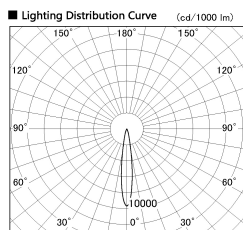

Item no. DD126-3715MB9040-LX

Series Name: Cledy versa L-G
(DD126_AG-LX)

| | |
|------------------|--|
| Installation | Recessed mount |
| Type | Lens type adjustable downlight : Antiglare type |
| Fixture wattage | 35.5W |
| Beam angle | 15deg |
| Color Temp. | 4000K |
| CRI | Ra>90 |
| Luminous | 3201 lm |
| Body | Die-castaluminumalloy |
| Body finish | N/A |
| Trim finish | Black |
| Reflector finish | Mirror |
| IP Rate | IP20 |
| Light source | COB module |
| Input Voltage | AC220~240V |
| Dimming Type | Non-Dimmable |
| Certificate | CE,CCC |
| Cut Hole | 150mm |

■ Direct Horizontal Illuminance DD126-3715MB9040-LX

| φ | Illuminance Angle | Beam Angle | Vertical Illuminance(lx) | |
|-----|-------------------|------------|--------------------------|---|
| | 14° | 15° | 124880 | |
| 240 | 50000 | | 31220 | |
| 1 | 20000 | | 13880 | |
| 490 | 10000 | | 7810 | |
| 2 | 5000 | | 5000 | |
| 730 | | | 3470 | |
| 3 | | | 2550 | |
| 980 | | | 1950 | |
| m | 1 | 0 | 1 | 2 |