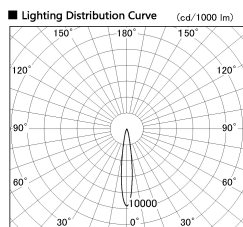

Item no. DD126-3715MB9040-LX

Series Name: Cledy versa L-G
(DD126_AG-LX)

Installation	Recessed mount
Type	Lens type adjustable downlight : Antiglare type
Fixture wattage	35.5W
Beam angle	15deg
Color Temp.	4000K
CRI	Ra>90
Luminous	3201 lm
Body	Die-castaluminumalloy
Body finish	N/A
Trim finish	Black
Reflector finish	Mirror
IP Rate	IP20
Light source	COB module
Input Voltage	AC220~240V
Dimming Type	Non-Dimmable
Certificate	CE,CCC
Cut Hole	150mm

■ Direct Horizontal Illuminance DD126-3715MB9040-LX

φ	Illuminance Angle	Beam Angle	Vertical Illuminance(lx)
	14°	15°	124880
240	50000		31220
1	20000		13880
490	10000		7810
2	5000		5000
730			3470
3			2550
980			1950
m			