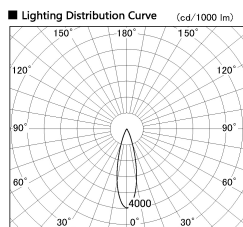

Item no. DD126-3725MB9040-LX

Series Name: Cledy versa L-G
(DD126_AG-LX)

Installation	Recessed mount
Type	Lens type adjustable downlight : Antiglare type
Fixture wattage	35.5W
Beam angle	27deg
Color Temp.	4000K
CRI	Ra>90
Luminous	3379 lm
Body	Die-castaluminumalloy
Body finish	N/A
Trim finish	Black
Reflector finish	Mirror
IP Rate	IP20
Light source	COB module
Input Voltage	AC220~240V
Dimming Type	Non-Dimmable
Certificate	CE,CCC
Cut Hole	150mm

■ Direct Horizontal Illuminance DD126-3725MB9040-LX

φ	Illuminance Angle	Beam Angle	Vertical Illuminance(lx)
	25°	27°	53900
440	1	20000	13480
		10000	5990
880	2	5000	3370
		2000	2160
1330	3	2000	1500
			1100
1770	m	1 0 0	840