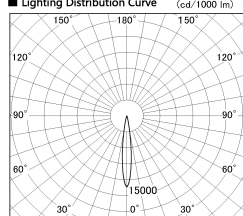

Installation	Recessed mount
Type	Lens type adjustable downlight : Antiglare type
Fixture wattage	24W
Beam angle	14deg
Color Temp.	4000K
CRI	Ra>90
Luminous	1803 lm
Body	Die-castaluminumalloy
Body finish	N/A
Trim finish	Black
Reflector finish	Mirror
IP Rate	IP20
Light source	COB module
Input Voltage	AC220~240V
Dimming Type	Non-Dimmable
Certificate	CE,CCC
Cut Hole	125mm

■ Lighting Distribution Curve (cd./1000 lm)