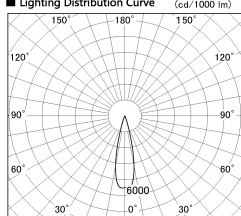

Installation	Recessed mount
Type	Lens type adjustable downlight : Antiglare type
Fixture wattage	24W
Beam angle	25deg
Color Temp.	4000K
CRI	Ra>90
Luminous	1967 lm
Body	Die-castaluminumalloy
Body finish	N/A
Trim finish	Black
Reflector finish	Mirror
IP Rate	IP20
Light source	COB module
Input Voltage	AC220~240V
Dimming Type	Non-Dimmable
Certificate	CE,CCC
Cut Hole	125mm

■ Lighting Distribution Curve (cd./1000 lm)