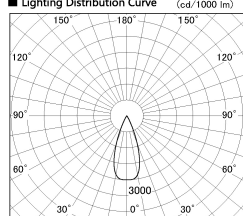

Installation	Recessed mount
Type	Lens type adjustable downlight : Antiglare type
Fixture wattage	24W
Beam angle	38deg
Color Temp.	4000K
CRI	Ra>90
Luminous	1986 lm
Body	Die-castaluminumalloy
Body finish	N/A
Trim finish	Black
Reflector finish	Mirror
IP Rate	IP20
Light source	COB module
Input Voltage	AC220~240V
Dimming Type	Non-Dimmable
Certificate	CE,CCC
Cut Hole	125mm

■ Lighting Distribution Curve (cd./1000 lm)