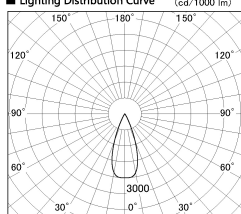

Installation	Recessed mount
Type	Lens type adjustable downlight : Antiglare type
Fixture wattage	24W
Beam angle	38deg
Color Temp.	4000K
CRI	Ra>90
Luminous	1986 lm
Body	Die-castaluminumalloy
Body finish	N/A
Trim finish	Black
Reflector finish	Mirror
IP Rate	IP20
Light source	COB module
Input Voltage	AC220~240V
Dimming Type	Non-Dimmable
Certificate	CE,CCC
Cut Hole	125mm

■ Lighting Distribution Curve (cd./1000 lm)