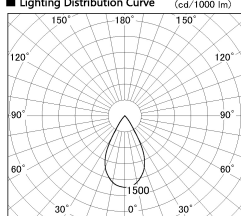

Installation	Recessed mount
Type	Lens type adjustable downlight : Antiglare type
Fixture wattage	24W
Beam angle	55deg
Color Temp.	4000K
CRI	Ra>90
Luminous	1839 lm
Body	Die-castaluminumalloy
Body finish	N/A
Trim finish	Black
Reflector finish	Mirror
IP Rate	IP20
Light source	COB module
Input Voltage	AC220~240V
Dimming Type	Non-Dimmable
Certificate	CE,CCC
Cut Hole	125mm

■ Lighting Distribution Curve (cd./1000 lm)