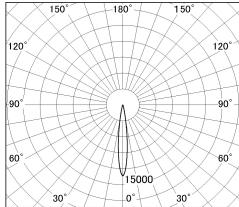

Installation	Recessed mount
Type	Lens type adjustable downlight : Antiglare type
Fixture wattage	18.6W
Beam angle	14deg
Color Temp.	4000K
CRI	Ra>90
Luminous	1442 lm
Body	Die-castaluminumalloy
Body finish	N/A
Trim finish	Black
Reflector finish	Mirror
IP Rate	IP20
Light source	COB module
Input Voltage	AC220~240V
Dimming Type	Non-Dimmable
Certificate	CE,CCC
Cut Hole	125mm

■ Lighting Distribution Curve (cd./1000 lm)

Illuminance Angle	Beam Angle	Vertical Illuminance(lx)
13°	14°	77530
220		19380
1		8610
2		4850
450		3100
2		2150
680		1580
3		1210
910		
m