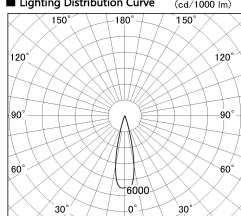

Installation	Recessed mount
Type	Lens type adjustable downlight : Antiglare type
Fixture wattage	18.6W
Beam angle	25deg
Color Temp.	4000K
CRI	Ra>90
Luminous	1576 lm
Body	Die-castaluminumalloy
Body finish	N/A
Trim finish	Black
Reflector finish	Mirror
IP Rate	IP20
Light source	COB module
Input Voltage	AC220~240V
Dimming Type	Non-Dimmable
Certificate	CE,CCC
Cut Hole	125mm

■ Lighting Distribution Curve (cd./1000 lm)

Illuminance Angle	Beam Angle	Vertical Illuminance(lx)
24°	25°	34240
		8560
		3800
		2140
		1370
		950
		700
		530