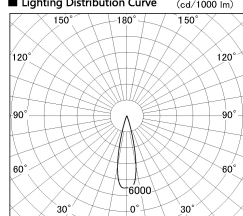

Installation	Recessed mount
Type	Lens type adjustable downlight : Antiglare type
Fixture wattage	18.6W
Beam angle	25deg
Color Temp.	4000K
CRI	Ra>90
Luminous	1576 lm
Body	Die-castaluminumalloy
Body finish	N/A
Trim finish	Black
Reflector finish	Mirror
IP Rate	IP20
Light source	COB module
Input Voltage	AC220~240V
Dimming Type	Non-Dimmable
Certificate	CE,CCC
Cut Hole	125mm

■ Lighting Distribution Curve (cd./1000 lm)