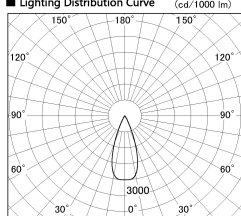

Installation	Recessed mount
Type	Lens type adjustable downlight : Antiglare type
Fixture wattage	18.6W
Beam angle	38deg
Color Temp.	4000K
CRI	Ra>90
Luminous	1601 lm
Body	Die-castaluminumalloy
Body finish	N/A
Trim finish	Black
Reflector finish	Mirror
IP Rate	IP20
Light source	COB module
Input Voltage	AC220~240V
Dimming Type	Non-Dimmable
Certificate	CE,CCC
Cut Hole	125mm

■ Lighting Distribution Curve (cd./1000 lm)