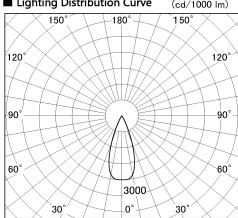

■ Lighting Distribution Curve (cd./1000 lm)