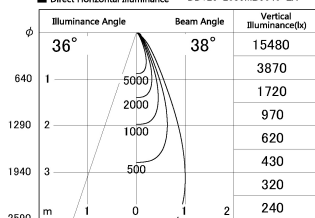

Item no. DD126-2035MB9040-LX

Series Name: Cledy versa L-G
(DD126_AG-LX)

■ Lighting Distribution Curve (cd./1000 lm)

Installation	Recessed mount
Type	Lens type adjustable downlight : Antiglare type
Fixture wattage	18.6W
Beam angle	38deg
Color Temp.	4000K
CRI	Ra>90
Luminous	1601 lm
Body	Die-castaluminumalloy
Body finish	N/A
Trim finish	Black
Reflector finish	Mirror
IP Rate	IP20
Light source	COB module
Input Voltage	AC220~240V
Dimming Type	Non-Dimmable
Certificate	CE,CCC
Cut Hole	125mm