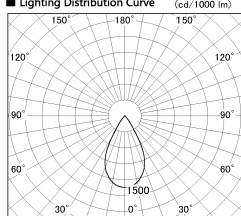

Installation	Recessed mount
Type	Lens type adjustable downlight : Antiglare type
Fixture wattage	18.6W
Beam angle	55deg
Color Temp.	4000K
CRI	Ra>90
Luminous	1478 lm
Body	Die-castaluminumalloy
Body finish	N/A
Trim finish	Black
Reflector finish	Mirror
IP Rate	IP20
Light source	COB module
Input Voltage	AC220~240V
Dimming Type	Non-Dimmable
Certificate	CE,CCC
Cut Hole	125mm

■ Lighting Distribution Curve (cd./1000 lm)