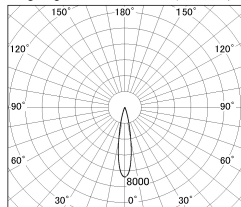

Installation	Recessed mount
Type	Lens type adjustable downlight : Antiglare type
Fixture wattage	14W
Beam angle	19deg
Color Temp.	4000K
CRI	Ra>90
Luminous	1146 lm
Body	Die-castaluminumalloy
Body finish	N/A
Trim finish	Black
Reflector finish	Mirror
IP Rate	IP20
Light source	COB module
Input Voltage	AC220~240V
Dimming Type	Non-Dimmable
Certificate	CE,CCC
Cut Hole	100mm

■ Lighting Distribution Curve (cd/1000 lm)

φ	Illuminance Angle	Beam Angle	Vertical Illuminance (lx)
330	19°	19°	32380
1000			8100
1330			3600
			2020
			1300
			900
			660
m	1	0	510