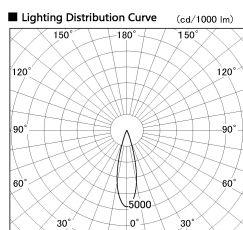

Item no. DD126-1425MB9040-LX

Series Name: Cledy versa L-G  
(DD126\_AG-LX)

Installation	Recessed mount
Type	Lens type adjustable downlight : Antiglare type
Fixture wattage	14W
Beam angle	26deg
Color Temp.	4000K
CRI	Ra>90
Luminous	1290 lm
Body	Die-castaluminumalloy
Body finish	N/A
Trim finish	Black
Reflector finish	Mirror
IP Rate	IP20
Light source	COB module
Input Voltage	AC220~240V
Dimming Type	Non-Dimmable
Certificate	CE,CCC
Cut Hole	100mm

■ Direct Horizontal Illuminance DD126-1425MB9040-LX

φ	Illuminance Angle	Beam Angle	Vertical Illuminance (lx)
	25°	26°	24990
440	10000		6250
	5000		2780
880	2000		1560
	1000		1000
1330			690
			510
1770			390