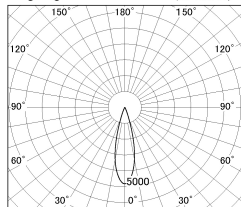

Installation	Recessed mount
Type	Lens type adjustable downlight : Antiglare type
Fixture wattage	14W
Beam angle	26deg
Color Temp.	4000K
CRI	Ra>90
Luminous	1290 lm
Body	Die-castaluminumalloy
Body finish	N/A
Trim finish	Black
Reflector finish	Mirror
IP Rate	IP20
Light source	COB module
Input Voltage	AC220~240V
Dimming Type	Non-Dimmable
Certificate	CE,CCC
Cut Hole	100mm

■ Lighting Distribution Curve (cd/1000 lm)

φ	Illuminance Angle	Beam Angle	Vertical Illuminance (lx)
	25°	26°	24990
440			6250
880			2780
1330			1560
1770			1000
			690
			510
			390