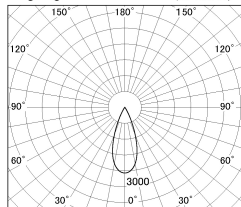

Installation	Recessed mount
Type	Lens type adjustable downlight : Antiglare type
Fixture wattage	14W
Beam angle	38deg
Color Temp.	4000K
CRI	Ra>90
Luminous	1234 lm
Body	Die-castaluminumalloy
Body finish	N/A
Trim finish	Black
Reflector finish	Mirror
IP Rate	IP20
Light source	COB module
Input Voltage	AC220~240V
Dimming Type	Non-Dimmable
Certificate	CE,CCC
Cut Hole	100mm

■ Lighting Distribution Curve (cd/1000 lm)