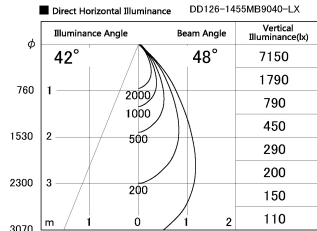

Item no. DD126-1455MB9040-LX

Series Name: Cledy versa L-G
(DD126_AG-LX)

Installation	Recessed mount
Type	Lens type adjustable downlight : Antiglare type
Fixture wattage	14W
Beam angle	48deg
Color Temp.	4000K
CRI	Ra>90
Luminous	1173 lm
Body	Die-castaluminumalloy
Body finish	N/A
Trim finish	Black
Reflector finish	Mirror
IP Rate	IP20
Light source	COB module
Input Voltage	AC220~240V
Dimming Type	Non-Dimmable
Certificate	CE,CCC
Cut Hole	100mm