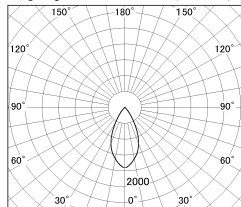

Installation	Recessed mount
Type	Lens type adjustable downlight : Antiglare type
Fixture wattage	14W
Beam angle	48deg
Color Temp.	4000K
CRI	Ra>90
Luminous	1173 lm
Body	Die-castaluminumalloy
Body finish	N/A
Trim finish	Black
Reflector finish	Mirror
IP Rate	IP20
Light source	COB module
Input Voltage	AC220~240V
Dimming Type	Non-Dimmable
Certificate	CE,CCC
Cut Hole	100mm

■ Lighting Distribution Curve (cd/1000 lm)