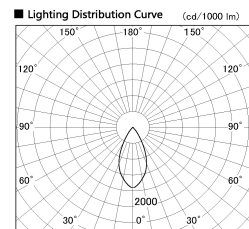

Item no. DD126-1455MB9040-LX

Series Name: Cledy versa L-G
(DD126_AG-LX)

Installation	Recessed mount
Type	Lens type adjustable downlight : Antiglare type
Fixture wattage	14W
Beam angle	48deg
Color Temp.	4000K
CRI	Ra>90
Luminous	1173 lm
Body	Die-castaluminumalloy
Body finish	N/A
Trim finish	Black
Reflector finish	Mirror
IP Rate	IP20
Light source	COB module
Input Voltage	AC220~240V
Dimming Type	Non-Dimmable
Certificate	CE,CCC
Cut Hole	100mm