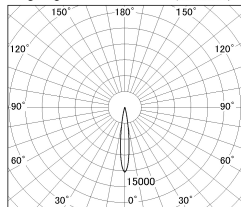

Installation	Recessed mount
Type	Lens type adjustable downlight : Antiglare type
Fixture wattage	7.4W
Beam angle	14deg
Color Temp.	4000K
CRI	Ra>90
Luminous	590 lm
Body	Die-castaluminumalloy
Body finish	N/A
Trim finish	Black
Reflector finish	Mirror
IP Rate	IP20
Light source	COB module
Input Voltage	AC220~240V
Dimming Type	Non-Dimmable
Certificate	CE,CCC
Cut Hole	100mm

■ Lighting Distribution Curve (cd/1000 lm)

φ	Illuminance Angle	Beam Angle	Vertical Illuminance(lx)
	14°	14°	29090
240			7270
1			3230
480			1820
2			1160
730			810
3			590
980			450