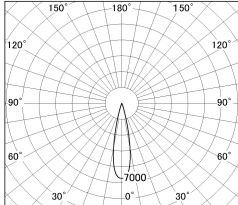

Installation	Recessed mount
Type	Lens type adjustable downlight : Antiglare type
Fixture wattage	7.4W
Beam angle	22deg
Color Temp.	4000K
CRI	Ra>90
Luminous	653 lm
Body	Die-castaluminumalloy
Body finish	N/A
Trim finish	Black
Reflector finish	Mirror
IP Rate	IP20
Light source	COB module
Input Voltage	AC220~240V
Dimming Type	Non-Dimmable
Certificate	CE,CCC
Cut Hole	100mm

■ Lighting Distribution Curve (cd/1000 lm)

φ	Illuminance Angle	Beam Angle	Vertical Illuminance(lx)
	21°	22°	17370
370			4340
740			1930
1110			1090
1480			690
			480
			350
			270