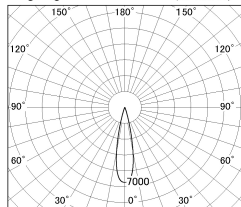

Installation	Recessed mount
Type	Lens type adjustable downlight : Antiglare type
Fixture wattage	7.4W
Beam angle	22deg
Color Temp.	4000K
CRI	Ra>90
Luminous	653 lm
Body	Die-castaluminumalloy
Body finish	N/A
Trim finish	Black
Reflector finish	Mirror
IP Rate	IP20
Light source	COB module
Input Voltage	AC220~240V
Dimming Type	Non-Dimmable
Certificate	CE,CCC
Cut Hole	100mm

■ Lighting Distribution Curve (cd/1000 lm)

φ	Illuminance Angle	Beam Angle	Vertical Illuminance(lx)
	21°	22°	17370
370			4340
740			1930
1110			1090
1480			690
			480
			350
			270