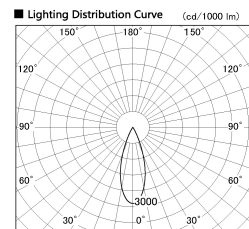

Item no. DD126-0835MB9040-LX

Series Name: Cledy versa L-G
(DD126_AG-LX)

Installation	Recessed mount
Type	Lens type adjustable downlight : Antiglare type
Fixture wattage	7.4W
Beam angle	34deg
Color Temp.	4000K
CRI	Ra>90
Luminous	625 lm
Body	Die-castaluminumalloy
Body finish	N/A
Trim finish	Black
Reflector finish	Mirror
IP Rate	IP20
Light source	COB module
Input Voltage	AC220~240V
Dimming Type	Non-Dimmable
Certificate	CE,CCC
Cut Hole	100mm