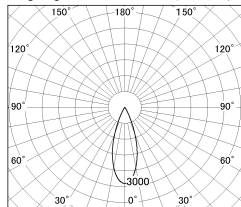

Installation	Recessed mount
Type	Lens type adjustable downlight : Antiglare type
Fixture wattage	7.4W
Beam angle	34deg
Color Temp.	4000K
CRI	Ra>90
Luminous	625 lm
Body	Die-castaluminumalloy
Body finish	N/A
Trim finish	Black
Reflector finish	Mirror
IP Rate	IP20
Light source	COB module
Input Voltage	AC220~240V
Dimming Type	Non-Dimmable
Certificate	CE,CCC
Cut Hole	100mm

■ Lighting Distribution Curve (cd/1000 lm)