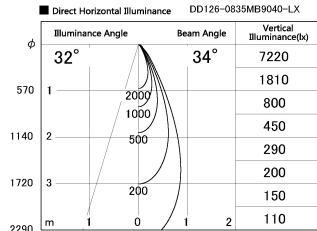

Item no. DD126-0835MB9040-LX

Series Name: Cledy versa L-G
(DD126_AG-LX)

Installation	Recessed mount
Type	Lens type adjustable downlight : Antiglare type
Fixture wattage	7.4W
Beam angle	34deg
Color Temp.	4000K
CRI	Ra>90
Luminous	625 lm
Body	Die-castaluminumalloy
Body finish	N/A
Trim finish	Black
Reflector finish	Mirror
IP Rate	IP20
Light source	COB module
Input Voltage	AC220~240V
Dimming Type	Non-Dimmable
Certificate	CE,CCC
Cut Hole	100mm