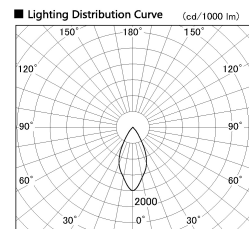

Item no. DD126-0855MB9040-LX

Series Name: Cledy versa L-G
(DD126_AG-LX)

Installation	Recessed mount
Type	Lens type adjustable downlight : Antiglare type
Fixture wattage	7.4W
Beam angle	48deg
Color Temp.	4000K
CRI	Ra>90
Luminous	591 lm
Body	Die-castaluminumalloy
Body finish	N/A
Trim finish	Black
Reflector finish	Mirror
IP Rate	IP20
Light source	COB module
Input Voltage	AC220~240V
Dimming Type	Non-Dimmable
Certificate	CE,CCC
Cut Hole	100mm