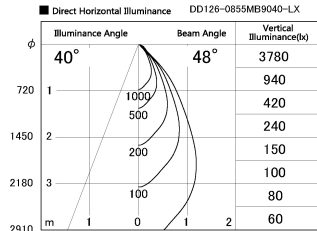

Item no. DD126-0855MB9040-LX

Series Name: Cledy versa L-G
(DD126_AG-LX)

Installation	Recessed mount
Type	Lens type adjustable downlight : Antiglare type
Fixture wattage	7.4W
Beam angle	48deg
Color Temp.	4000K
CRI	Ra>90
Luminous	591 lm
Body	Die-castaluminumalloy
Body finish	N/A
Trim finish	Black
Reflector finish	Mirror
IP Rate	IP20
Light source	COB module
Input Voltage	AC220~240V
Dimming Type	Non-Dimmable
Certificate	CE,CCC
Cut Hole	100mm