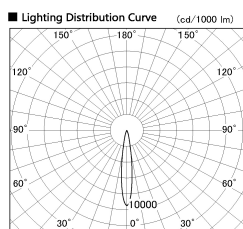

Item no. DD126-4015DW9027-LX

Series Name: Cledy versa L-G
(DD126_AG-LX)

Dark Mirror Reflector

Installation	Recessed mount
Type	Lens type adjustable downlight : Antiglare type
Fixture wattage	38.5W
Beam angle	15deg
Color Temp.	2700K
CRI	Ra>90
Luminous	3005 lm
Body	Die-castaluminumalloy
Body finish	N/A
Trim finish	White
Reflector finish	Dark Mirror
IP Rate	IP20
Light source	COB module
Input Voltage	AC220~240V
Dimming Type	Non-Dimmable
Certificate	CE,CCC
Cut Hole	150mm

■ Direct Horizontal Illuminance DD126-4015DW9027-LX

φ	Illuminance Angle	Beam Angle	Vertical Illuminance (lx)
240	14°	15°	114720
1	50000		28680
	20000		12750
490	10000		7170
2			4590
730	5000		3190
3			2340
980	m	2.0	1790