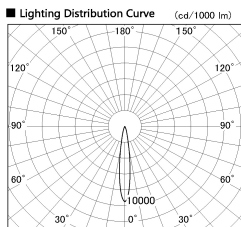

Item no. DD126-4015DW9027-LX

Series Name: Cledy versa L-G
(DD126_AG-LX)

Dark Mirror Reflector

φ	Illuminance Angle	Beam Angle	Vertical Illuminance (lx)
240	14°	15°	114720
1	50000		28680
	20000		12750
490	2		7170
	10000		4590
730	3		3190
	5000		2340
980	m	2.0	1790

Installation	Recessed mount
Type	Lens type adjustable downlight : Antiglare type
Fixture wattage	38.5W
Beam angle	15deg
Color Temp.	2700K
CRI	Ra>90
Luminous	3005 lm
Body	Die-castaluminumalloy
Body finish	N/A
Trim finish	White
Reflector finish	Dark Mirror
IP Rate	IP20
Light source	COB module
Input Voltage	AC220~240V
Dimming Type	Non-Dimmable
Certificate	CE,CCC
Cut Hole	150mm