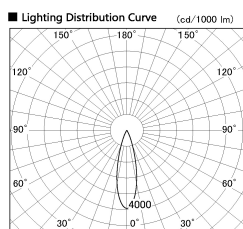

Item no. DD126-4025DW9027-LX

Series Name: Cledy versa L-G
(DD126_AG-LX)

Dark Mirror Reflector

Installation	Recessed mount
Type	Lens type adjustable downlight : Antiglare type
Fixture wattage	38.5W
Beam angle	27deg
Color Temp.	2700K
CRI	Ra>90
Luminous	3240 lm
Body	Die-castaluminumalloy
Body finish	N/A
Trim finish	White
Reflector finish	Dark Mirror
IP Rate	IP20
Light source	COB module
Input Voltage	AC220~240V
Dimming Type	Non-Dimmable
Certificate	CE,CCC
Cut Hole	150mm

Direct Horizontal Illuminance DD126-4025DW9027-LX

φ	Illuminance Angle	Beam Angle	Vertical Illuminance (lx)
25°	27°	51320	
440	20000	12830	
1	10000	5700	
880	5000	3210	
2	2000	2050	
1330	1000	1430	
3	800	1050	
1770	1	800	