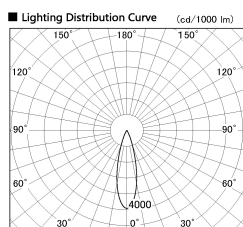

Item no. DD126-4025DW9027-LX

Series Name: Cledy versa L-G
(DD126_AG-LX)

Dark Mirror Reflector

Installation	Recessed mount
Type	Lens type adjustable downlight : Antiglare type
Fixture wattage	38.5W
Beam angle	27deg
Color Temp.	2700K
CRI	Ra>90
Luminous	3240 lm
Body	Die-castaluminumalloy
Body finish	N/A
Trim finish	White
Reflector finish	Dark Mirror
IP Rate	IP20
Light source	COB module
Input Voltage	AC220~240V
Dimming Type	Non-Dimmable
Certificate	CE,CCC
Cut Hole	150mm

■ Direct Horizontal Illuminance DD126-4025DW9027-LX

φ	Illuminance Angle	Beam Angle	Vertical Illuminance (lx)
440	25°	27°	51320
880			12830
1330			5700
1770			3210
			2050
			1430
			1050
			800